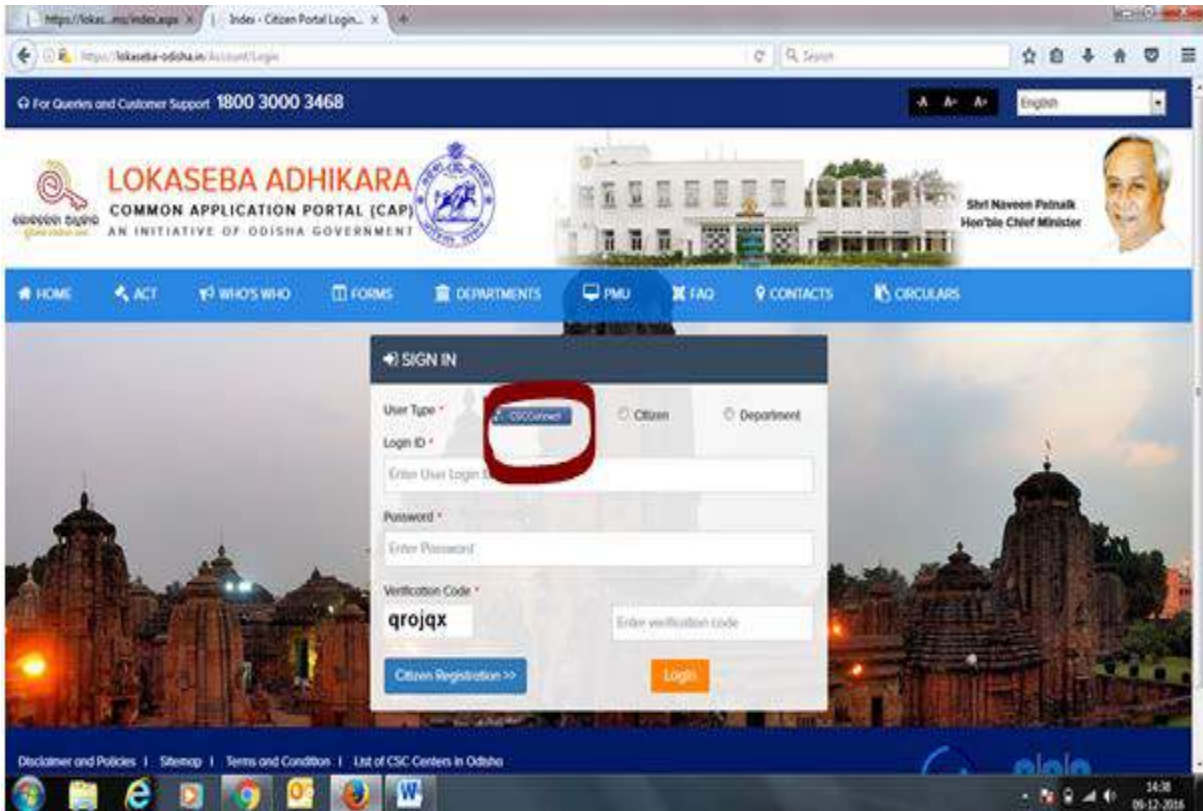

Step1 : In this step the user have to either click on **Login** button (which will move to step 3) or **Apply here** as marked in the above picture to go to the next step.

Step-2: Here the users have to click on **“For CSC Centre Click here”** as marked above to go to the next step

Step-3: Here the users have to click on “CSC Connect” as marked to go to the next step

Step-4: In this step the user will have to click on the **Lock** sign as marked to go to the next step

Step-4: In this step the users have to click on the arrow as marked to go to the next step