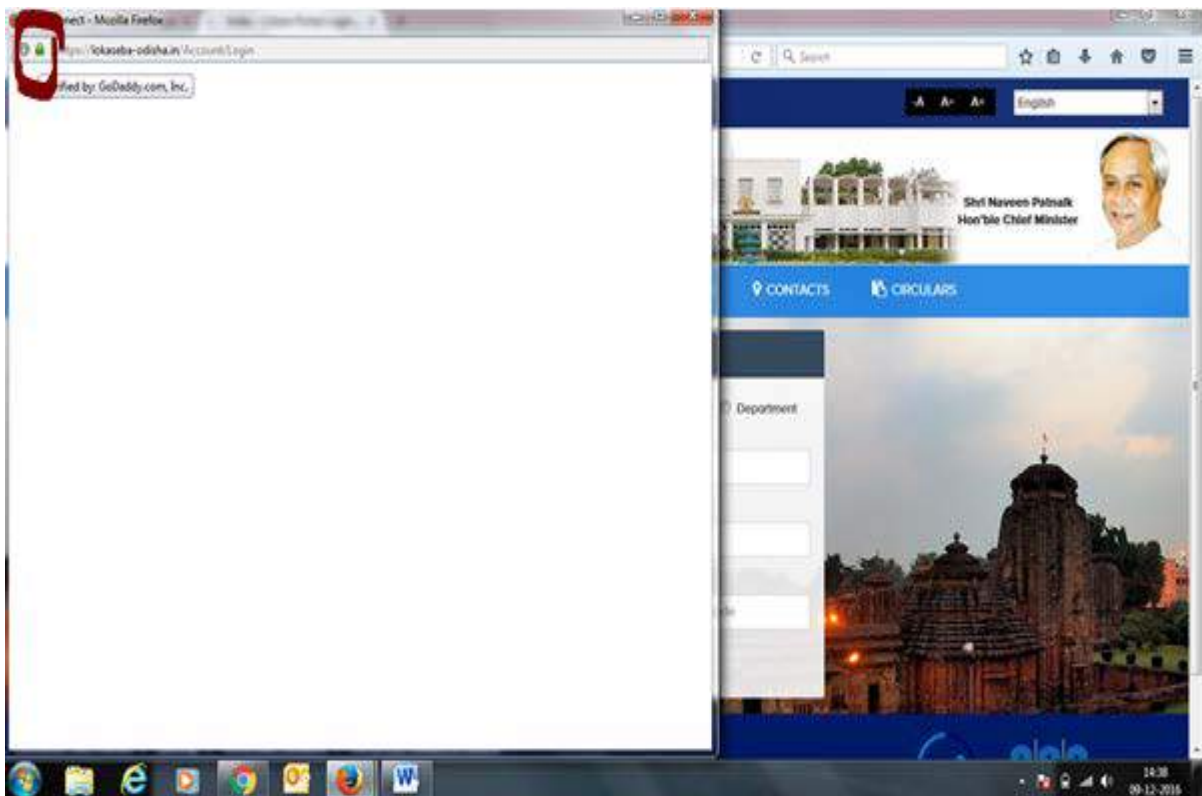

Step1 : In this step the user have to either click on **Login** button (which will move to step 3) or **Apply here** as marked in the above picture to go to the next step.

Step-2: Here the users have to click on **“For CSC Centre Click here”** as marked above to go to the next step

Step-3: Here the users have to click on “CSC Connect” as marked to go to the next step

Step-4: In this step the user will have to click on the **Lock** sign as marked to go to the next step

Step-4: In this step the users have to click on the arrow as marked to go to the next step