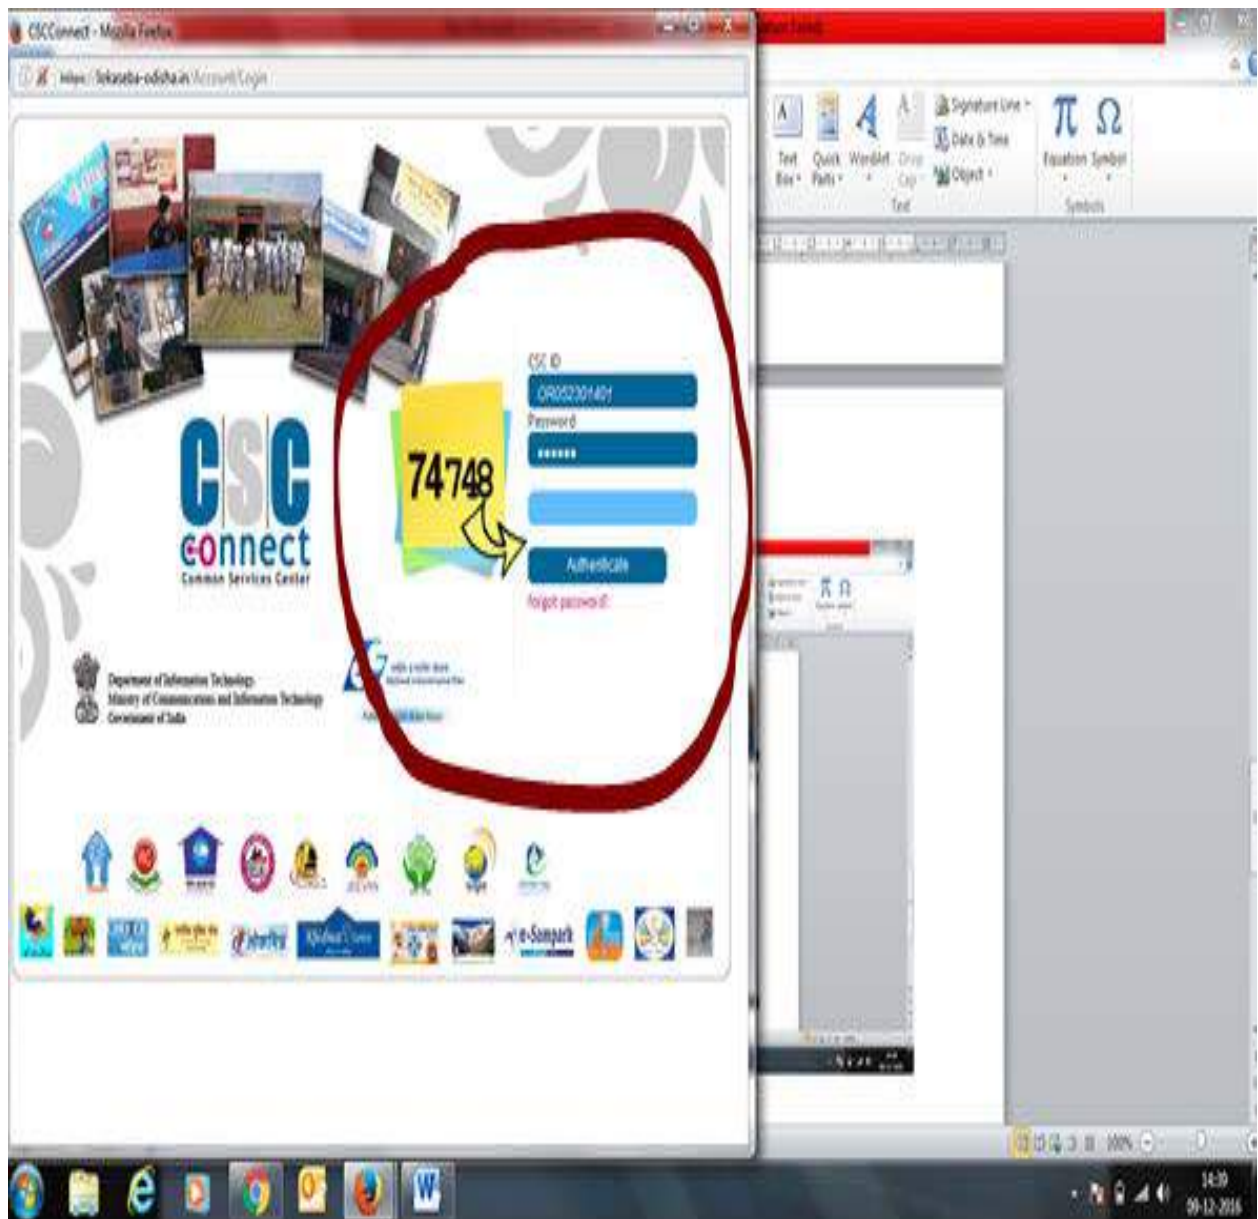

Step1 : In this step the user have to either click on **Login** button (which will move to step 3) or **Apply here** as marked in the above picture to go to the next step.

Step-2: Here the users have to click on **“For CSC Centre Click here”** as marked above to go to the next step

Step-3: Here the users have to click on “CSC Connect” as marked to go to the next step

Step-4: In this step the user will have to click on the **Lock** sign as marked to go to the next step

Step-4: In this step the users have to click on the arrow as marked to go to the next step

Step-5: Here the users have to click on **Disable Protection** button to move forward

Step-6: Here the users have to enter their **CSC Id**, **Password** and the **verification code/Captcha** and then click on **Authenticate** button to move forward.