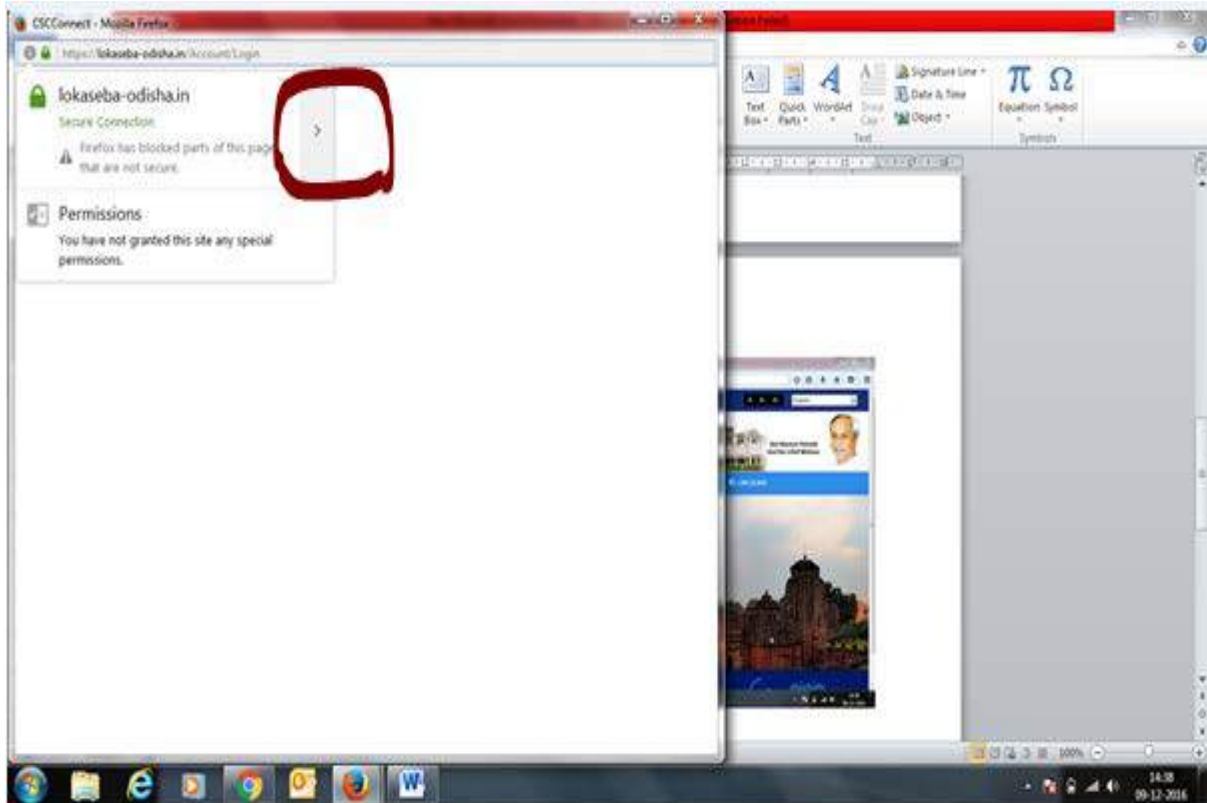

Step1 : In this step the user have to either click on **Login** button (which will move to step 3) or **Apply here** as marked in the above picture to go to the next step.

Step-2: Here the users have to click on **“For CSC Centre Click here”** as marked above to go to the next step

Step-3: Here the users have to click on “CSC Connect” as marked to go to the next step

Step-4: In this step the user will have to click on the **Lock** sign as marked to go to the next step

Step-4: In this step the users have to click on the arrow as marked to go to the next step